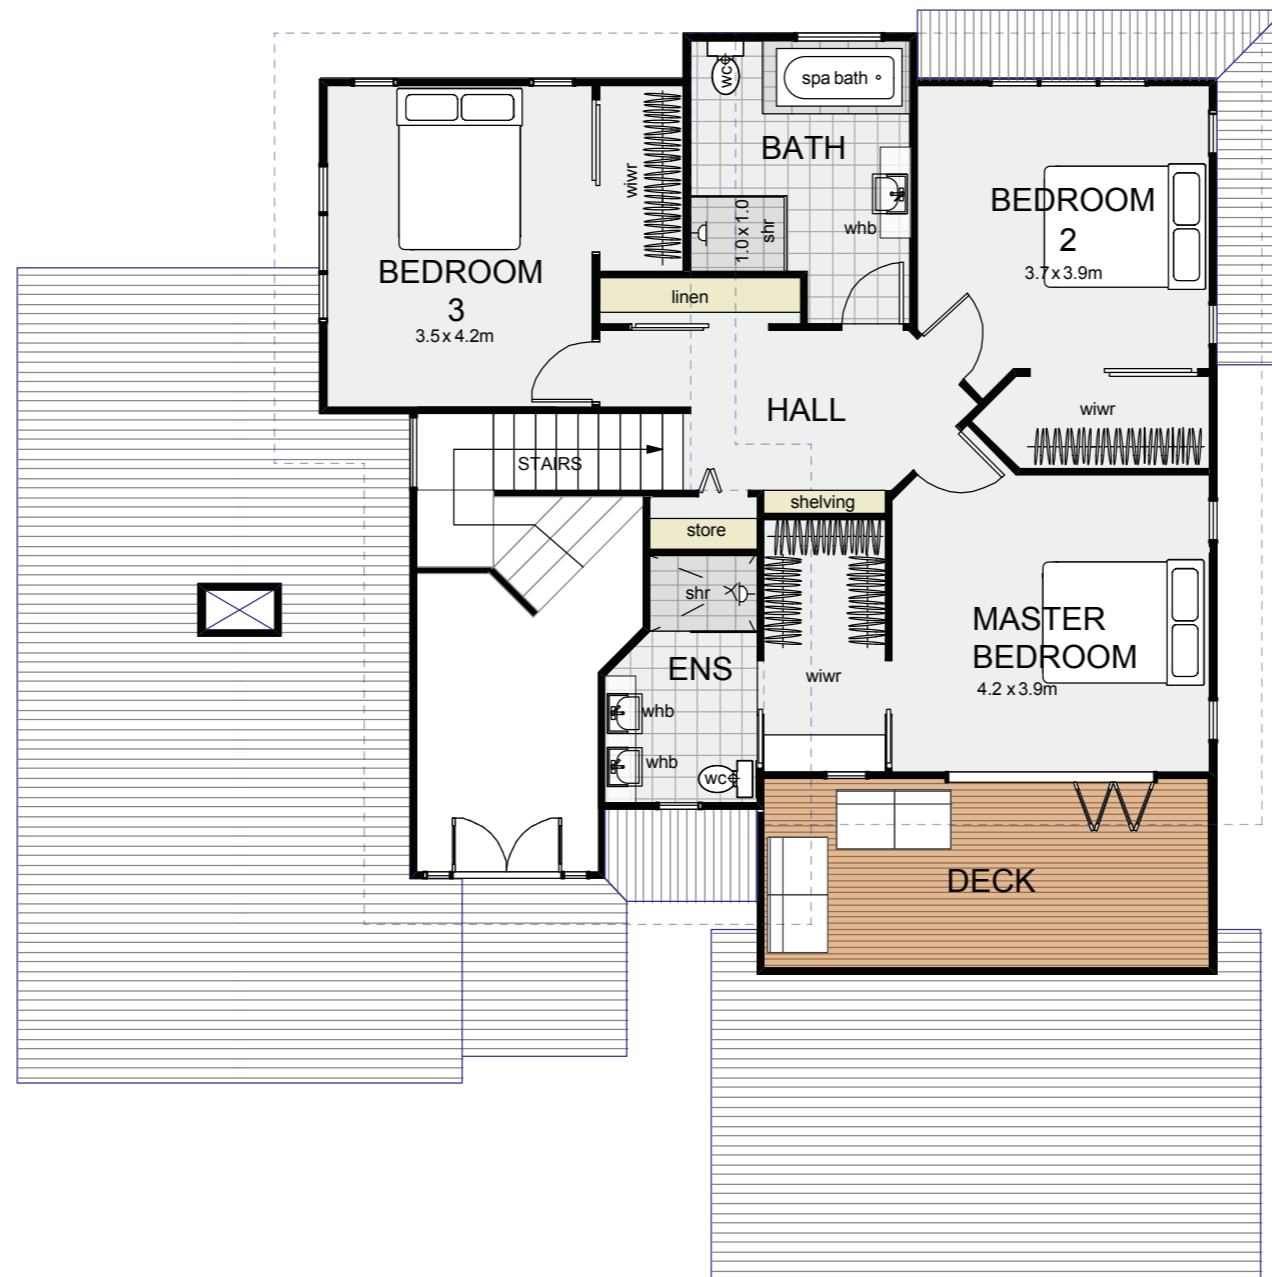

PORT FITZROY
 GROUND FLOOR 195m²
 288m²

Ph. 06 878 4583
 Fax. 06 878 4983
 Freeph. 0800 877 167
 Web. www.frimleyestate.co.nz

Frimley Homes Limited
 PO Box 28-118 Havelock North

PORT FITZROY
 FIRST FLOOR 93m²
 288m²